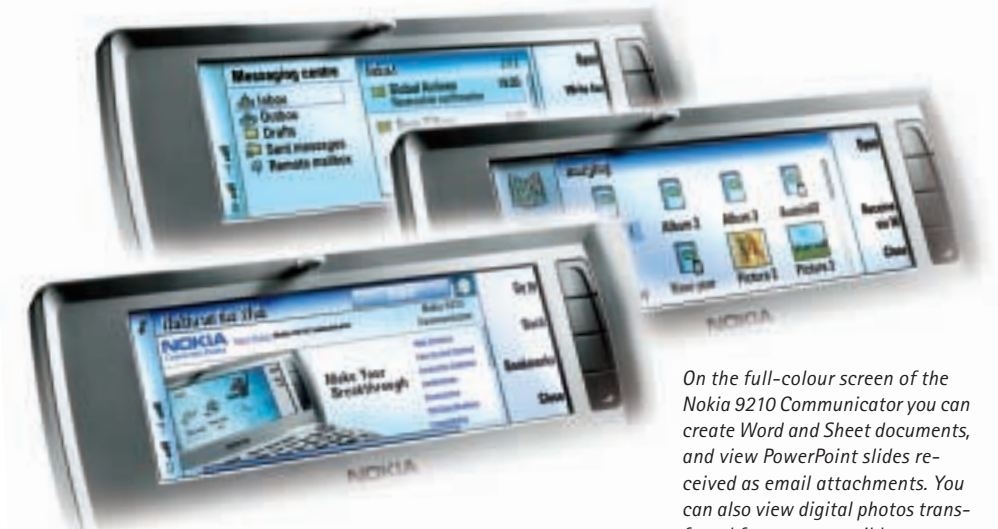

Your office is as mobile as you.

Be brilliant

The Nokia 9210 Communicator has a high-quality screen with 4096 colours.

So you can view PowerPoint slides in full colour. Download Web pages - the communicator supports frames. Write and send Word and Sheet documents. And transfer a photograph from a compatible digital camera, view it in colour, save it as your desktop image, and send it by fax or email.

Freedom of movement means having less to carry while having everything you need.

On the full-colour screen of the Nokia 9210 Communicator you can create Word and Sheet documents, and view PowerPoint slides received as email attachments. You can also view digital photos transferred from a compatible camera, as well as video clips. In 4096 colours.